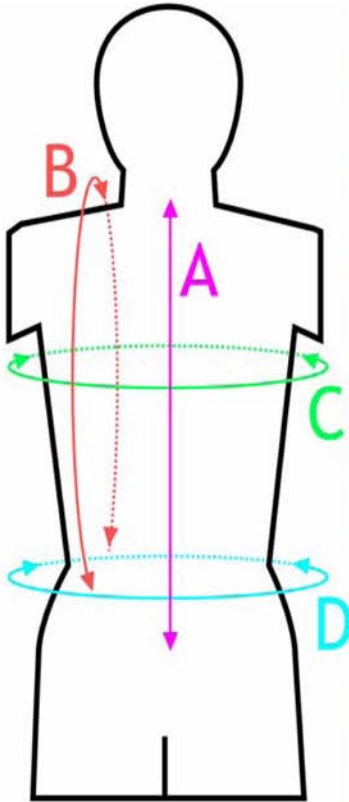

Mark Todd Body Protector Fitting Guide

Size	Height	A) Back Length	B) Waist to Waist (Over Shoulder)	C) Chest	D) Waist
Child Small	107 - 123cm	38cm	61 - 68cm	59 - 64cm	49 - 63cm
Child Medium	123 - 141cm	41cm	67 - 74cm	66 - 72cm	54 - 68cm
Child Large	141 - 156cm	46cm	73 - 82cm	72 - 79cm	59 - 73cm
Child Large Wide Fit	141 - 156cm	46cm	73 - 82cm	83 - 91cm	68 - 82cm
Child Extra-Large	154 - 166cm	51cm	84 - 93cm	77 - 84cm	65 - 80cm
Adult Small	154 - 166cm	51cm	84 - 93cm	86 - 94cm	67 - 82cm
Adult Medium	164 - 180cm	56cm	93 - 103cm	91 - 100cm	70 - 86cm
Adult Medium Wide Fit	164 - 180cm	56cm	93 - 103cm	102 - 112cm	82 - 98cm